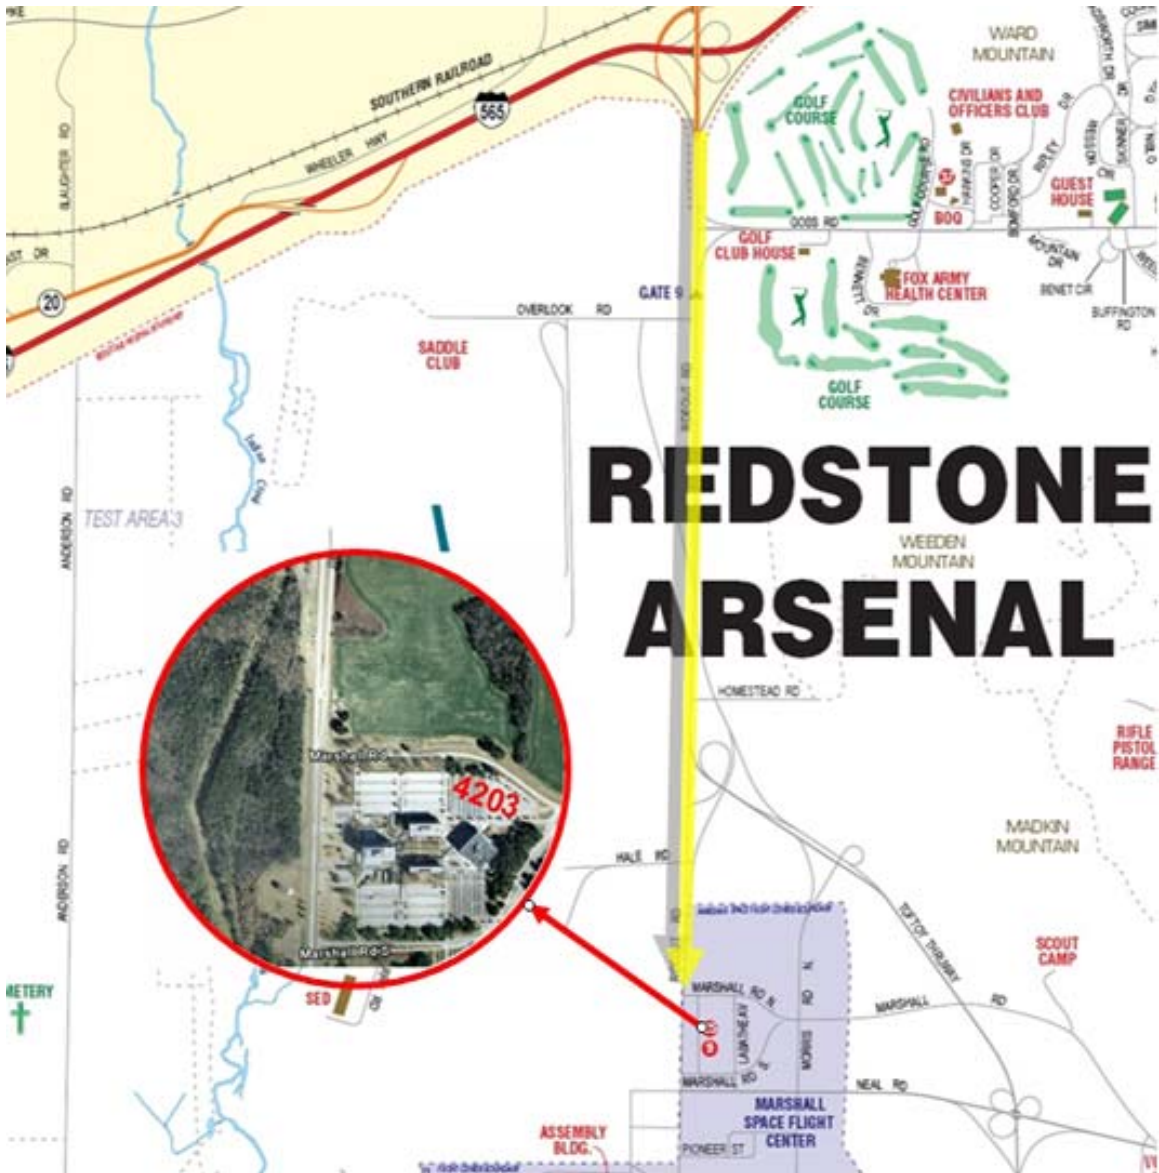

**Optical Sciences Corporation
Marshall Space Flight Center
MSFC, Redstone Arsenal, Alabama**

OSC's MSFC on-site location is in building 4203 just behind the NASA/MSFC headquarters (building 4200) on Labathe Ave.

Directions from the Airport

1. Take I-565 east to Research Parkway (formerly Rideout Road - SR255)
2. Take Research Parkway south
3. Enter Redstone Arsenal thru Gate 9 (note: Research Parkway becomes Rideout Road inside the arsenal)
4. Continue on Rideout Road south to Marshall Road N.
5. Take Marshall Road N east to Labathe Ave.
6. Park in Lot north of building 4203.