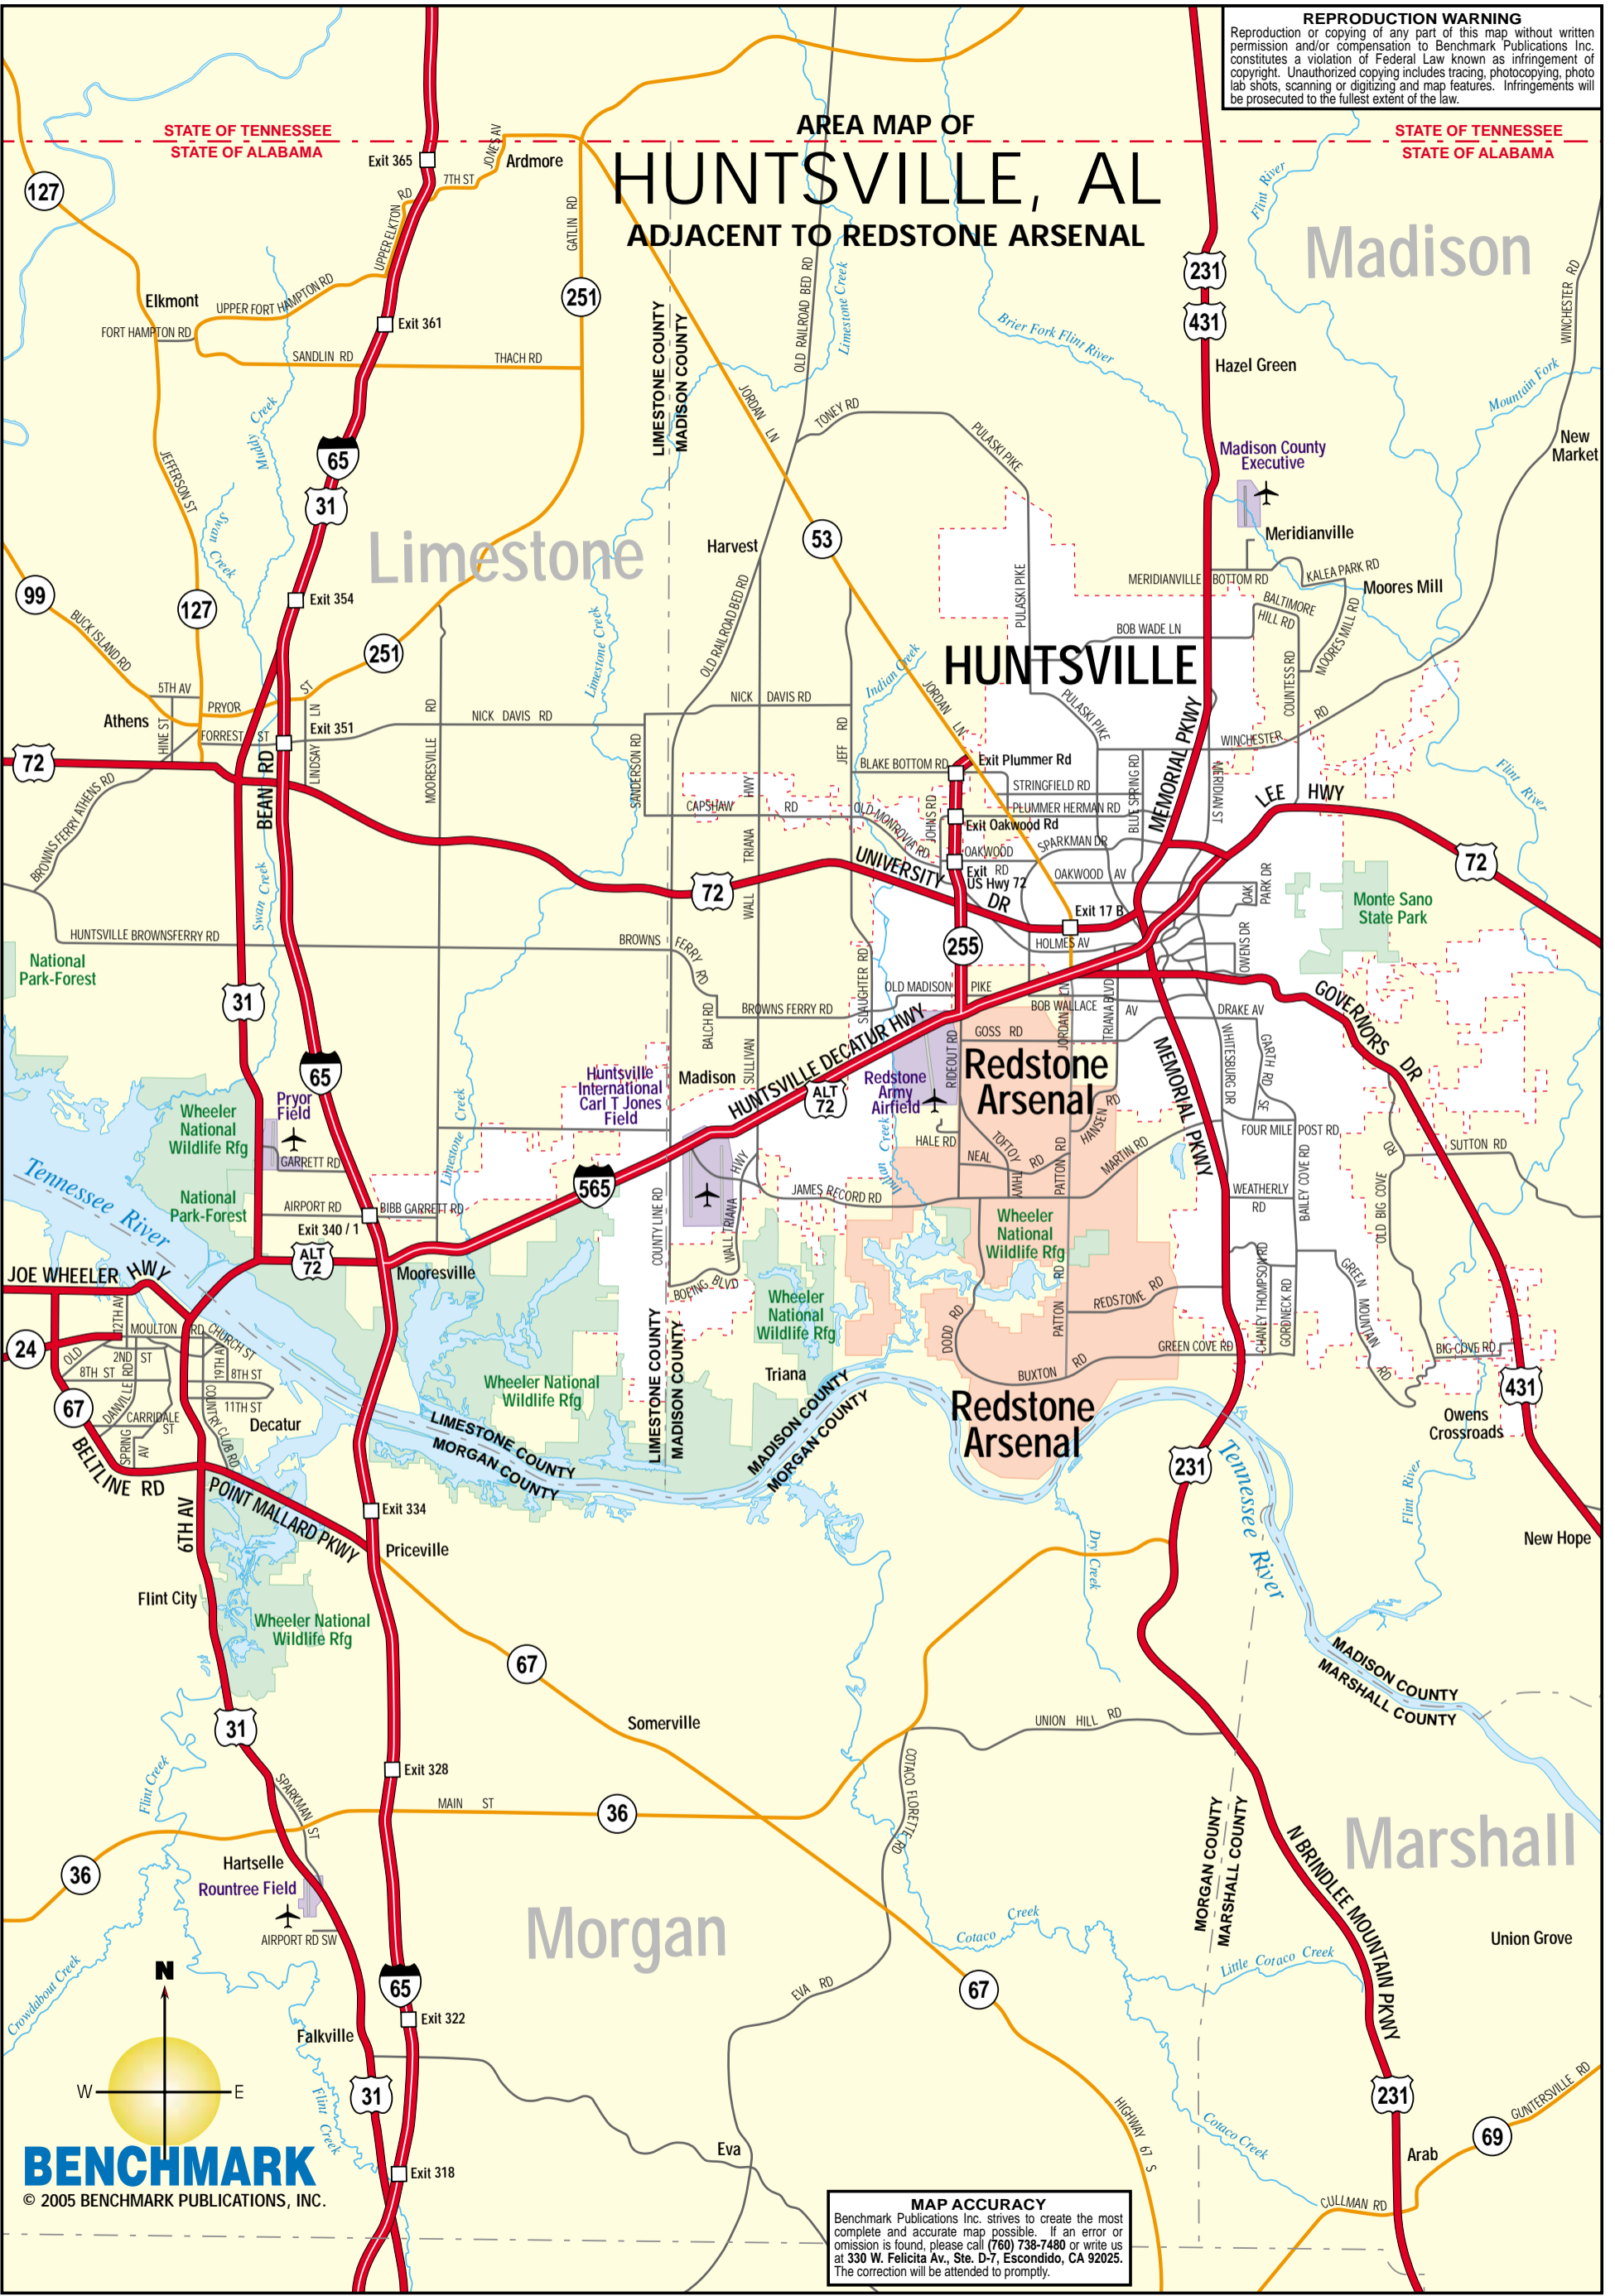

**REPRODUCTION WARNING**  
Reproduction or copying of any part of this map without written permission and/or compensation to Benchmark Publications Inc. constitutes a violation of Federal Law known as infringement of copyright. Unauthorized copying includes tracing, photocopying, photo lab shots, scanning or digitizing and map features. Infringements will be prosecuted to the fullest extent of the law.

AREA MAP OF  
**HUNTSVILLE, AL**  
ADJACENT TO REDSTONE ARSENAL

**BENCHMARK**  
© 2005 BENCHMARK PUBLICATIONS, INC.

**MAP ACCURACY**  
Benchmark Publications Inc. strives to create the most complete and accurate map possible. If an error or omission is found, please call (760) 738-7480 or write us at 330 W. Felicita Av., Ste. D-7, Escondido, CA 92025. The correction will be attended to promptly.